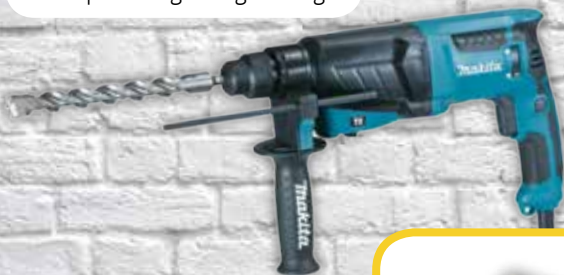

SDS ROTARY HAMMER DRILL 240V HR2630X7

- 3 Mode Operation
- Quick Change Keyless Chuck
- Compact & Lightweight Design

Makita

NOW €164.95