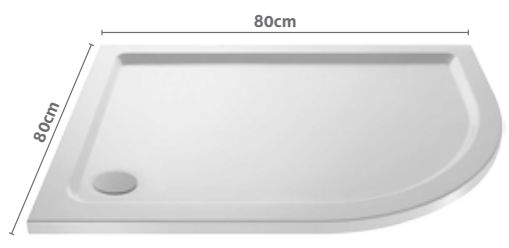

### ELLA 900 QUADRANT SHOWER ENCLOSURE & TRAY SET

- Quad: 900mm x 900mm x 1850mm
- Tray: 900mm x 900mm x 40mm
- 5mm Toughened Glass
- Glass & Satin Chrome Frame

SAVE €50.00  
**NOW €199.95**

### FAST FLOW SHOWER TRAY WASTE

- Size: 90mm
- With Knuckle

**NOW €4.95**

### PEARLSTONE 800 QUAD. SHOWER TRAY

- No Shrinkage, Warping Or Twisting
- Super Flat Underside
- Modern Profile Of 40mm In Height

**NOW €69.95**

AVAILABLE IN A RANGE OF SIZES